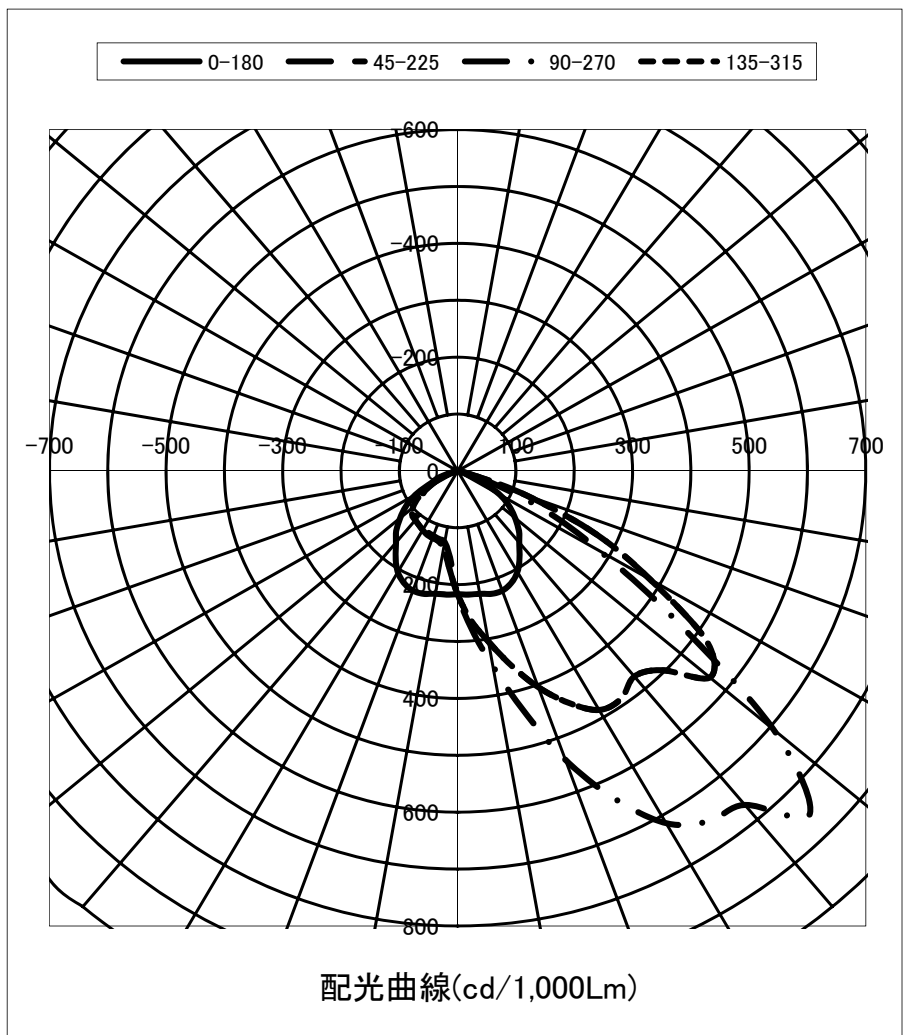

| 角度 | 光度(cd/1,000Lm) |       |       |       |       |       |       |       |
|----|----------------|-------|-------|-------|-------|-------|-------|-------|
|    | 水平方向角度         |       |       |       |       |       |       |       |
|    | 0度             | 45度   | 90度   | 135度  | 180度  | 225度  | 270度  | 315度  |
| 0  | 216.8          | 216.8 | 216.8 | 216.8 | 216.8 | 216.8 | 216.8 | 216.8 |
| 5  | 218.3          | 263.7 | 279.8 | 263.7 | 218.3 | 169.5 | 151.9 | 169.5 |
| 10 | 219.2          | 304.7 | 348.7 | 304.7 | 219.2 | 137.8 | 127.1 | 137.8 |
| 15 | 223.7          | 353.4 | 436.0 | 353.4 | 223.7 | 127.7 | 123.7 | 127.7 |
| 20 | 224.0          | 404.6 | 540.2 | 404.6 | 224.0 | 125.2 | 121.4 | 125.2 |
| 25 | 217.5          | 449.7 | 635.1 | 449.7 | 217.5 | 123.9 | 119.4 | 123.9 |
| 30 | 205.2          | 485.2 | 715.0 | 485.2 | 205.2 | 119.7 | 116.4 | 119.7 |
| 35 | 185.4          | 488.9 | 751.8 | 488.9 | 185.4 | 116.0 | 117.4 | 116.0 |
| 40 | 164.1          | 471.6 | 766.4 | 471.6 | 164.1 | 112.7 | 114.5 | 112.7 |
| 45 | 148.9          | 495.4 | 853.7 | 495.4 | 148.9 | 110.2 | 99.5  | 110.2 |
| 50 | 128.2          | 564.8 | 707.0 | 564.8 | 128.2 | 100.0 | 87.0  | 100.0 |
| 55 | 108.3          | 521.3 | 454.7 | 521.3 | 108.3 | 82.7  | 73.8  | 82.7  |
| 60 | 83.0           | 380.8 | 281.6 | 380.8 | 83.0  | 58.2  | 60.7  | 58.2  |
| 65 | 48.3           | 260.2 | 169.4 | 260.2 | 48.3  | 37.5  | 48.0  | 37.5  |
| 70 | 14.6           | 125.2 | 67.3  | 125.2 | 14.6  | 19.2  | 35.6  | 19.2  |
| 75 | 7.9            | 26.7  | 18.0  | 26.7  | 7.9   | 7.5   | 12.4  | 7.5   |
| 80 | 1.3            | 2.9   | 2.0   | 2.9   | 1.3   | 1.7   | 1.3   | 1.7   |
| 85 | 0.4            | 0.7   | 0.5   | 0.7   | 0.4   | 0.5   | 0.5   | 0.5   |
| 90 | 0.0            | 0.0   | 0.1   | 0.0   | 0.0   | 0.1   | 0.0   | 0.1   |