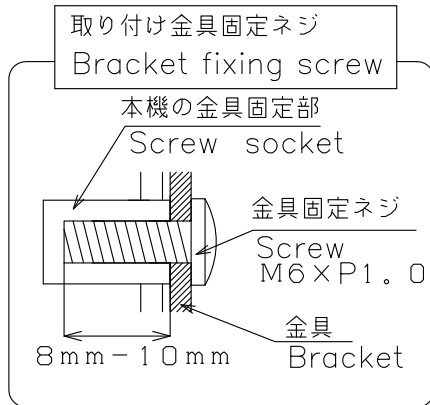

PN-HW431

寸法図

Dimensional Drawing

(取り付け金具用ネジ穴
Screw holes for mounting brackets)

⇒
縦置き設置時 上方向
In portrait installation: this side up

4- 取り付け金具用ネジ穴
4- Screw holes for mounting brackets

質量	9 kg
Weight	Approx.

単位 : mm
Unit : mm