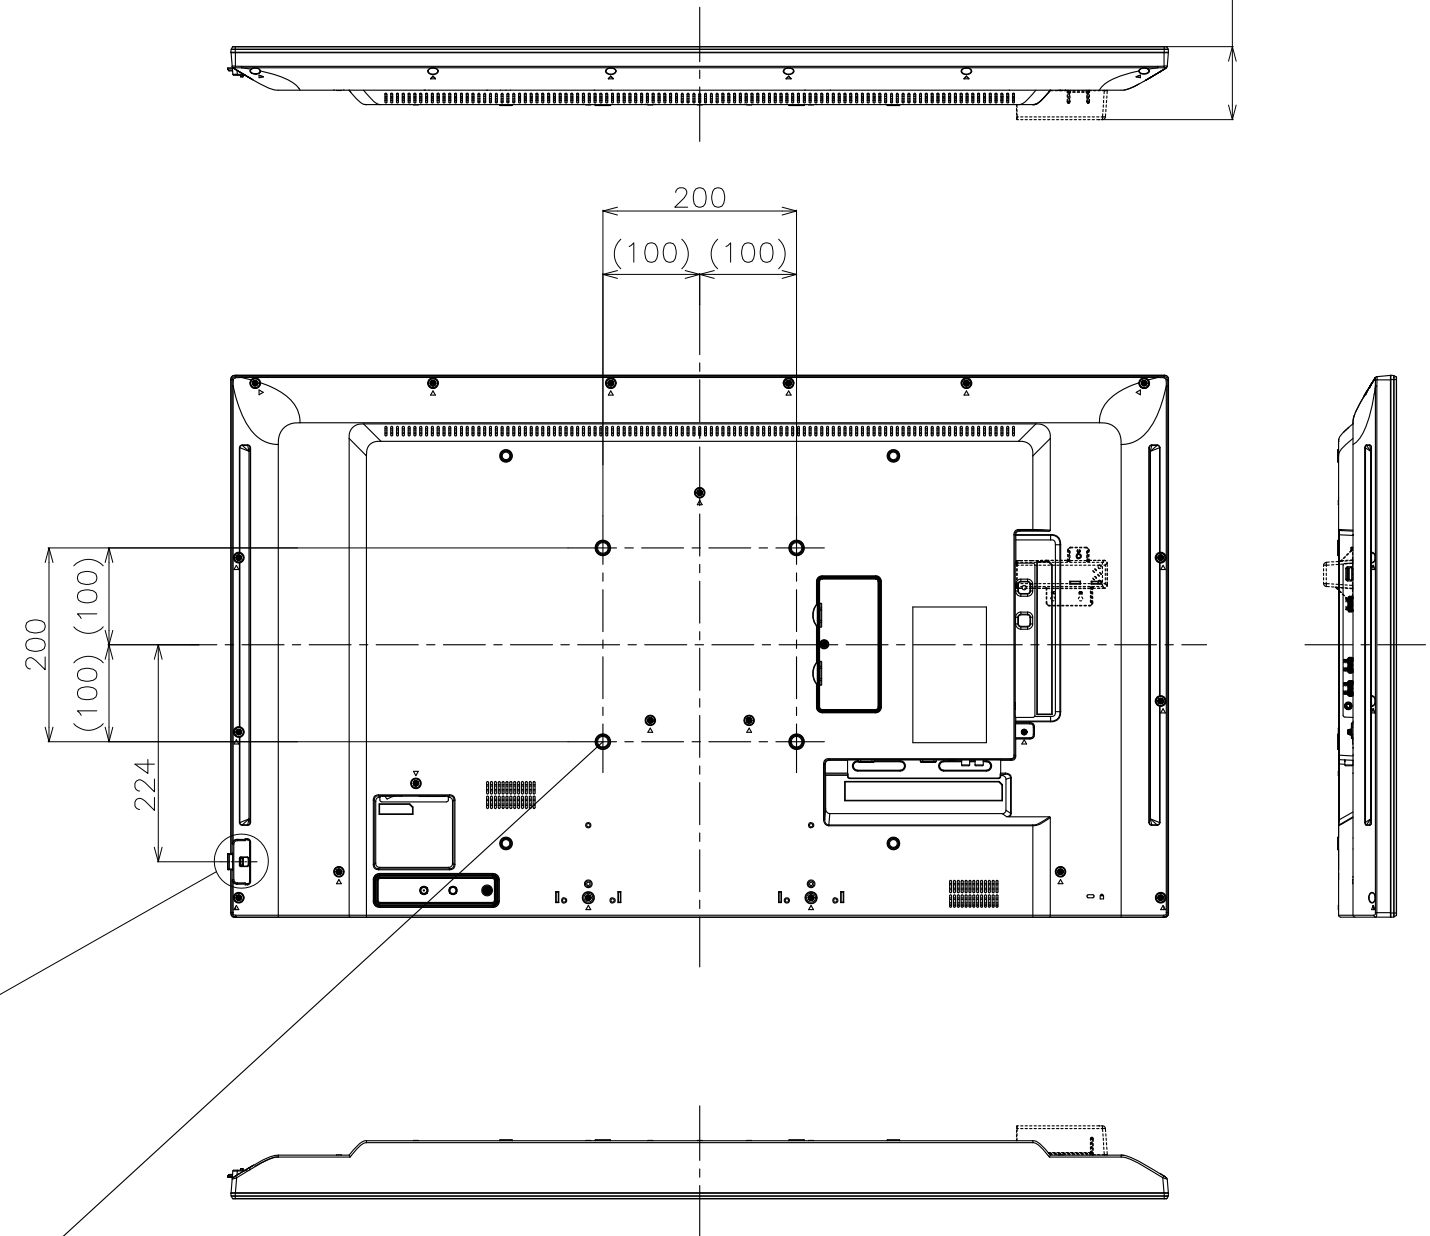

PN-HW431

寸法図

Dimensional Drawing

(取り付け金具用ネジ穴
Screw holes for mounting brackets)

⇒
縦置き設置時 上方向
In portrait installation: this side up

4- 取り付け金具用ネジ穴
4- Screw holes for mounting brackets

質量	9 kg
Weight	Approx.

単位 : mm
Unit : mm