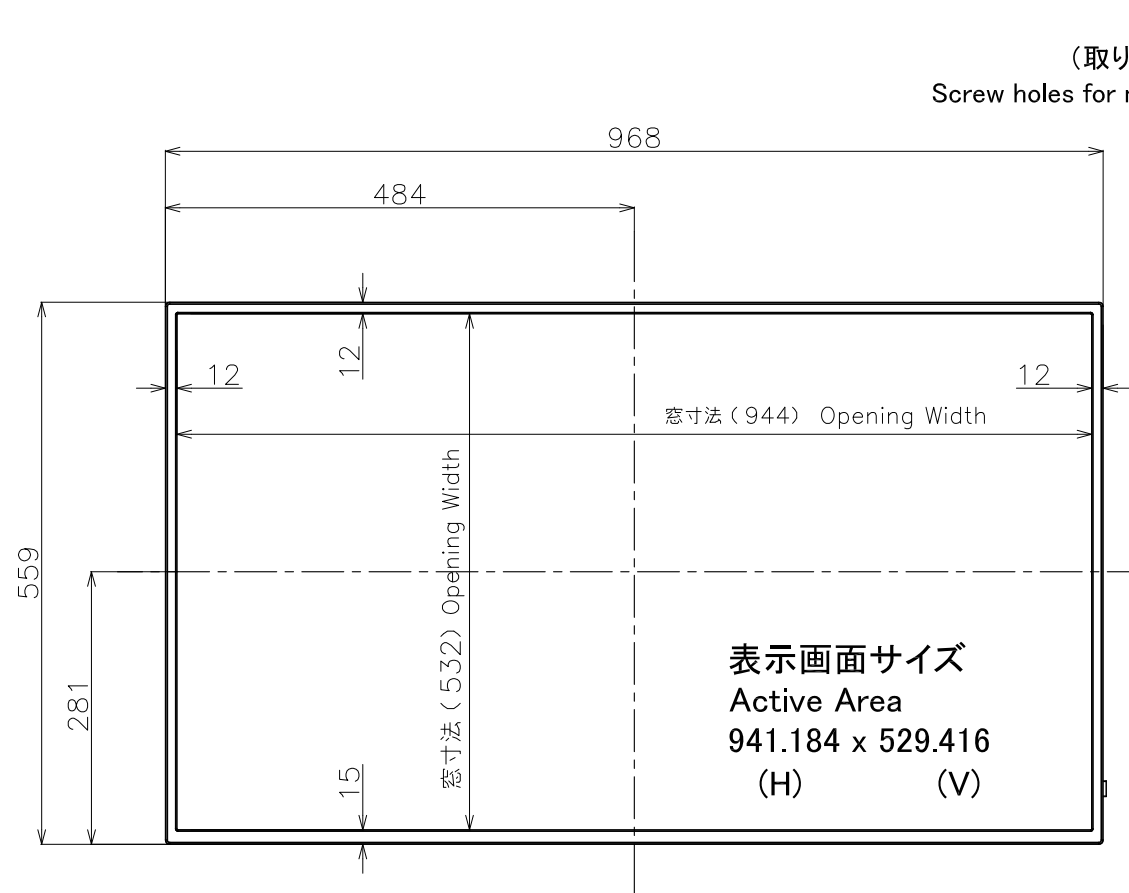

PN-HW431

寸法図

Dimensional Drawing

(取り付け金具用ネジ穴
Screw holes for mounting brackets)

⇒
縦置き設置時 上方向
In portrait installation: this side up

4- 取り付け金具用ネジ穴
4- Screw holes for mounting brackets

質量	9 kg
Weight	Approx.

単位 : mm
Unit : mm