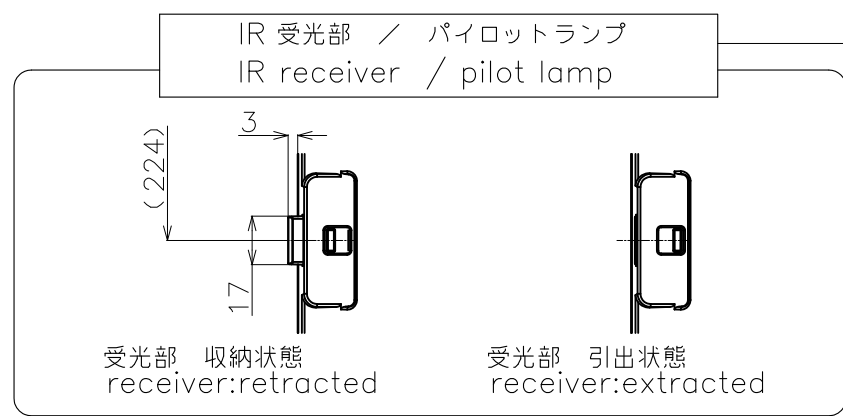

PN-HW431

寸法図

Dimensional Drawing

(取り付け金具用ネジ穴
Screw holes for mounting brackets)

⇒
縦置き設置時 上方向
In portrait installation: this side up

4- 取り付け金具用ネジ穴
4- Screw holes for mounting brackets

質量	9 kg
Weight	Approx.

単位 : mm
Unit : mm